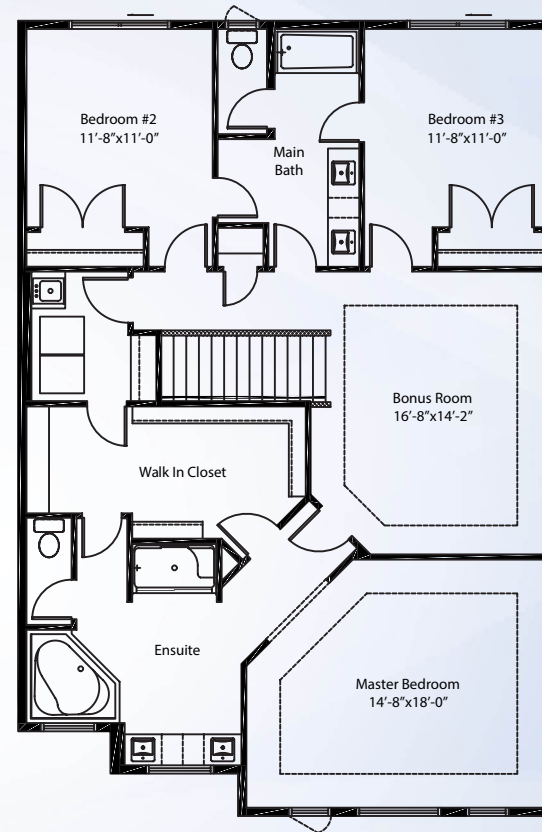

HIGHLIGHTS

- Quartz Countertops throughout
- 9' Main Floors
- 36" Upper Cabinets
- Full Ceramic Backsplash
- Microwave Shelf
- 24" Cabinet above Fridge
- Gas HWT
- Walk in Pantry
- Luxury Vinyl standard on Main Floor & Wet Areas
- Decora Switches
- Winston Door Hardware

STERLING ADVANTAGE

- Best Warranty in the City
- Award Winning Design Center Design Q
- 65+ Years of Building Experience

Main Floor | 1007 Sq. Ft.

Upper Floor | 1458 Sq. Ft.

ELEVATIONS

WESSEX

Front Attached Home | 2465 Sq. Ft.
3 Bed | 2.5 Bath

Basement