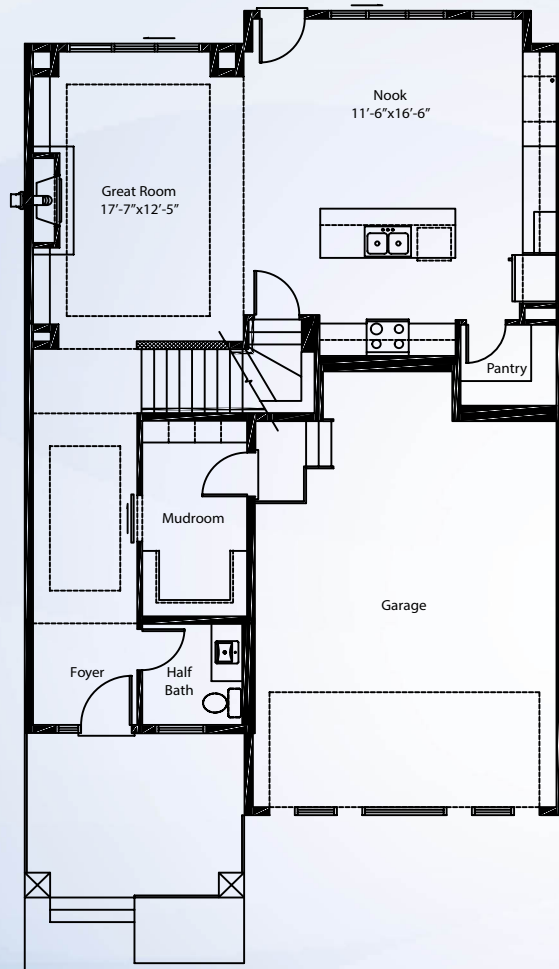

HIGHLIGHTS

- Quartz Countertops throughout
- 9' Main Floors
- 36" Upper Cabinets
- Full Ceramic Backsplash
- Microwave Shelf
- 24" Cabinet above Fridge
- Gas HWT
- Walk in Pantry
- Luxury Vinyl standard on Main Floor & Wet Areas
- Decora Switches
- Winston Door Hardware

STERLING ADVANTAGE

- Best Warranty in the City
- Award Winning Design Center Design Q
- 65+ Years of Building Experience

Main Floor | 1007 Sq. Ft.

Upper Floor | 1458 Sq. Ft.

ELEVATIONS

WESSEX

Front Attached Home | 2465 Sq. Ft.
3 Bed | 2.5 Bath

Basement