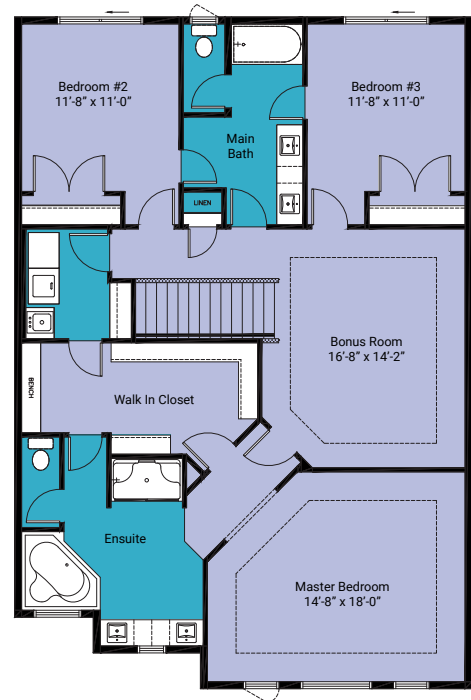

Wessex

2464 Sq.Ft

Standard Floor Plan

Home Style	Sterling Advantage
Bedrooms	3
Bathrooms	2.5
Main Floor	1007 Sq.Ft
Upper Floor	1458 Sq. Ft

Main Floor

Upper Floor

● Carpet
 ● Laminate
 ● Vinyl Plank

Elevation Options

Basement Options

- Carpet
- Lamiinate
- Vinyl Plank