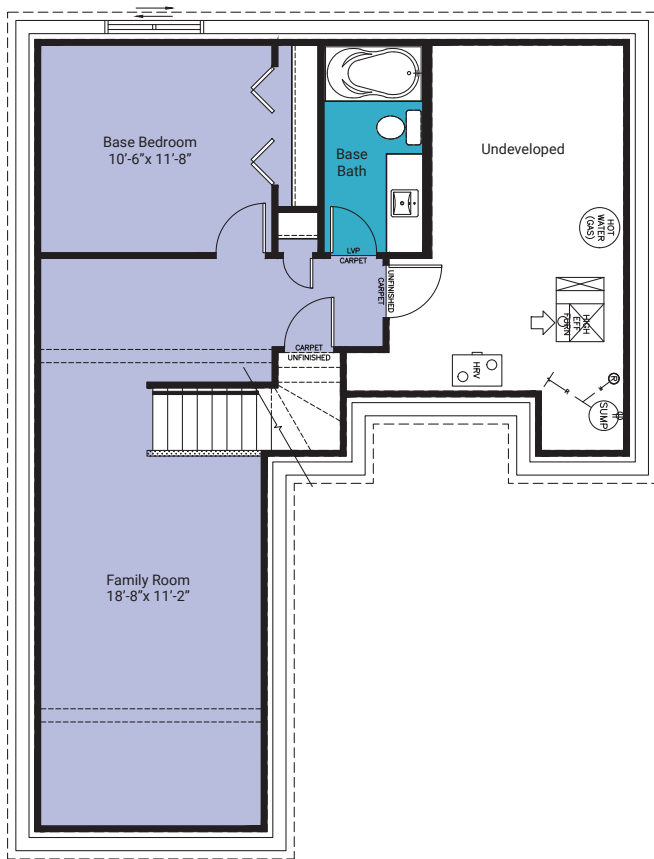

Wessex

2464 Sq.Ft

Standard Floor Plan

Home Style	Sterling Advantage
Bedrooms	3
Bathrooms	2.5
Main Floor	1007 Sq.Ft
Upper Floor	1458 Sq. Ft

Main Floor

Upper Floor

● Carpet
 ● Laminate
 ● Vinyl Plank

Elevation Options

Basement Options

- Carpet
- Lamiinate
- Vinyl Plank