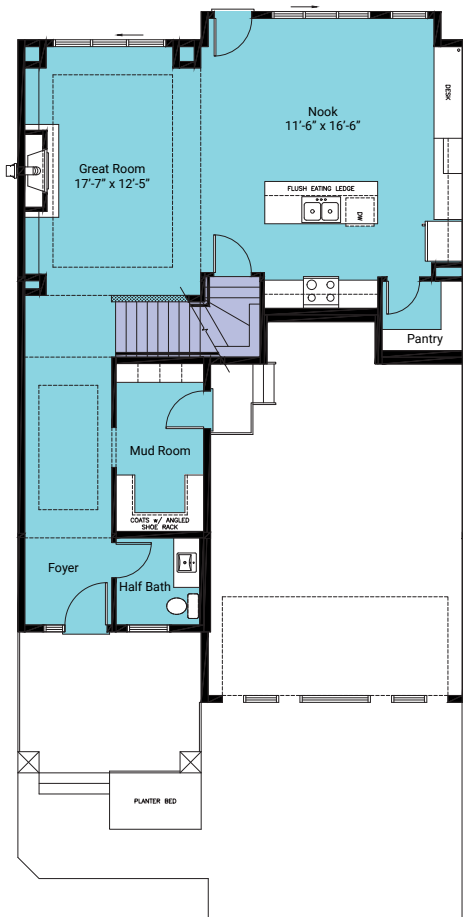

Wessex

2464 Sq.Ft

Standard Floor Plan

Home Style	Sterling Advantage
Bedrooms	3
Bathrooms	2.5
Main Floor	1007 Sq.Ft
Upper Floor	1458 Sq. Ft

Main Floor

Upper Floor

● Carpet
 ● Laminate
 ● Vinyl Plank

Elevation Options

Basement Options

- Carpet
- Lamiinate
- Vinyl Plank